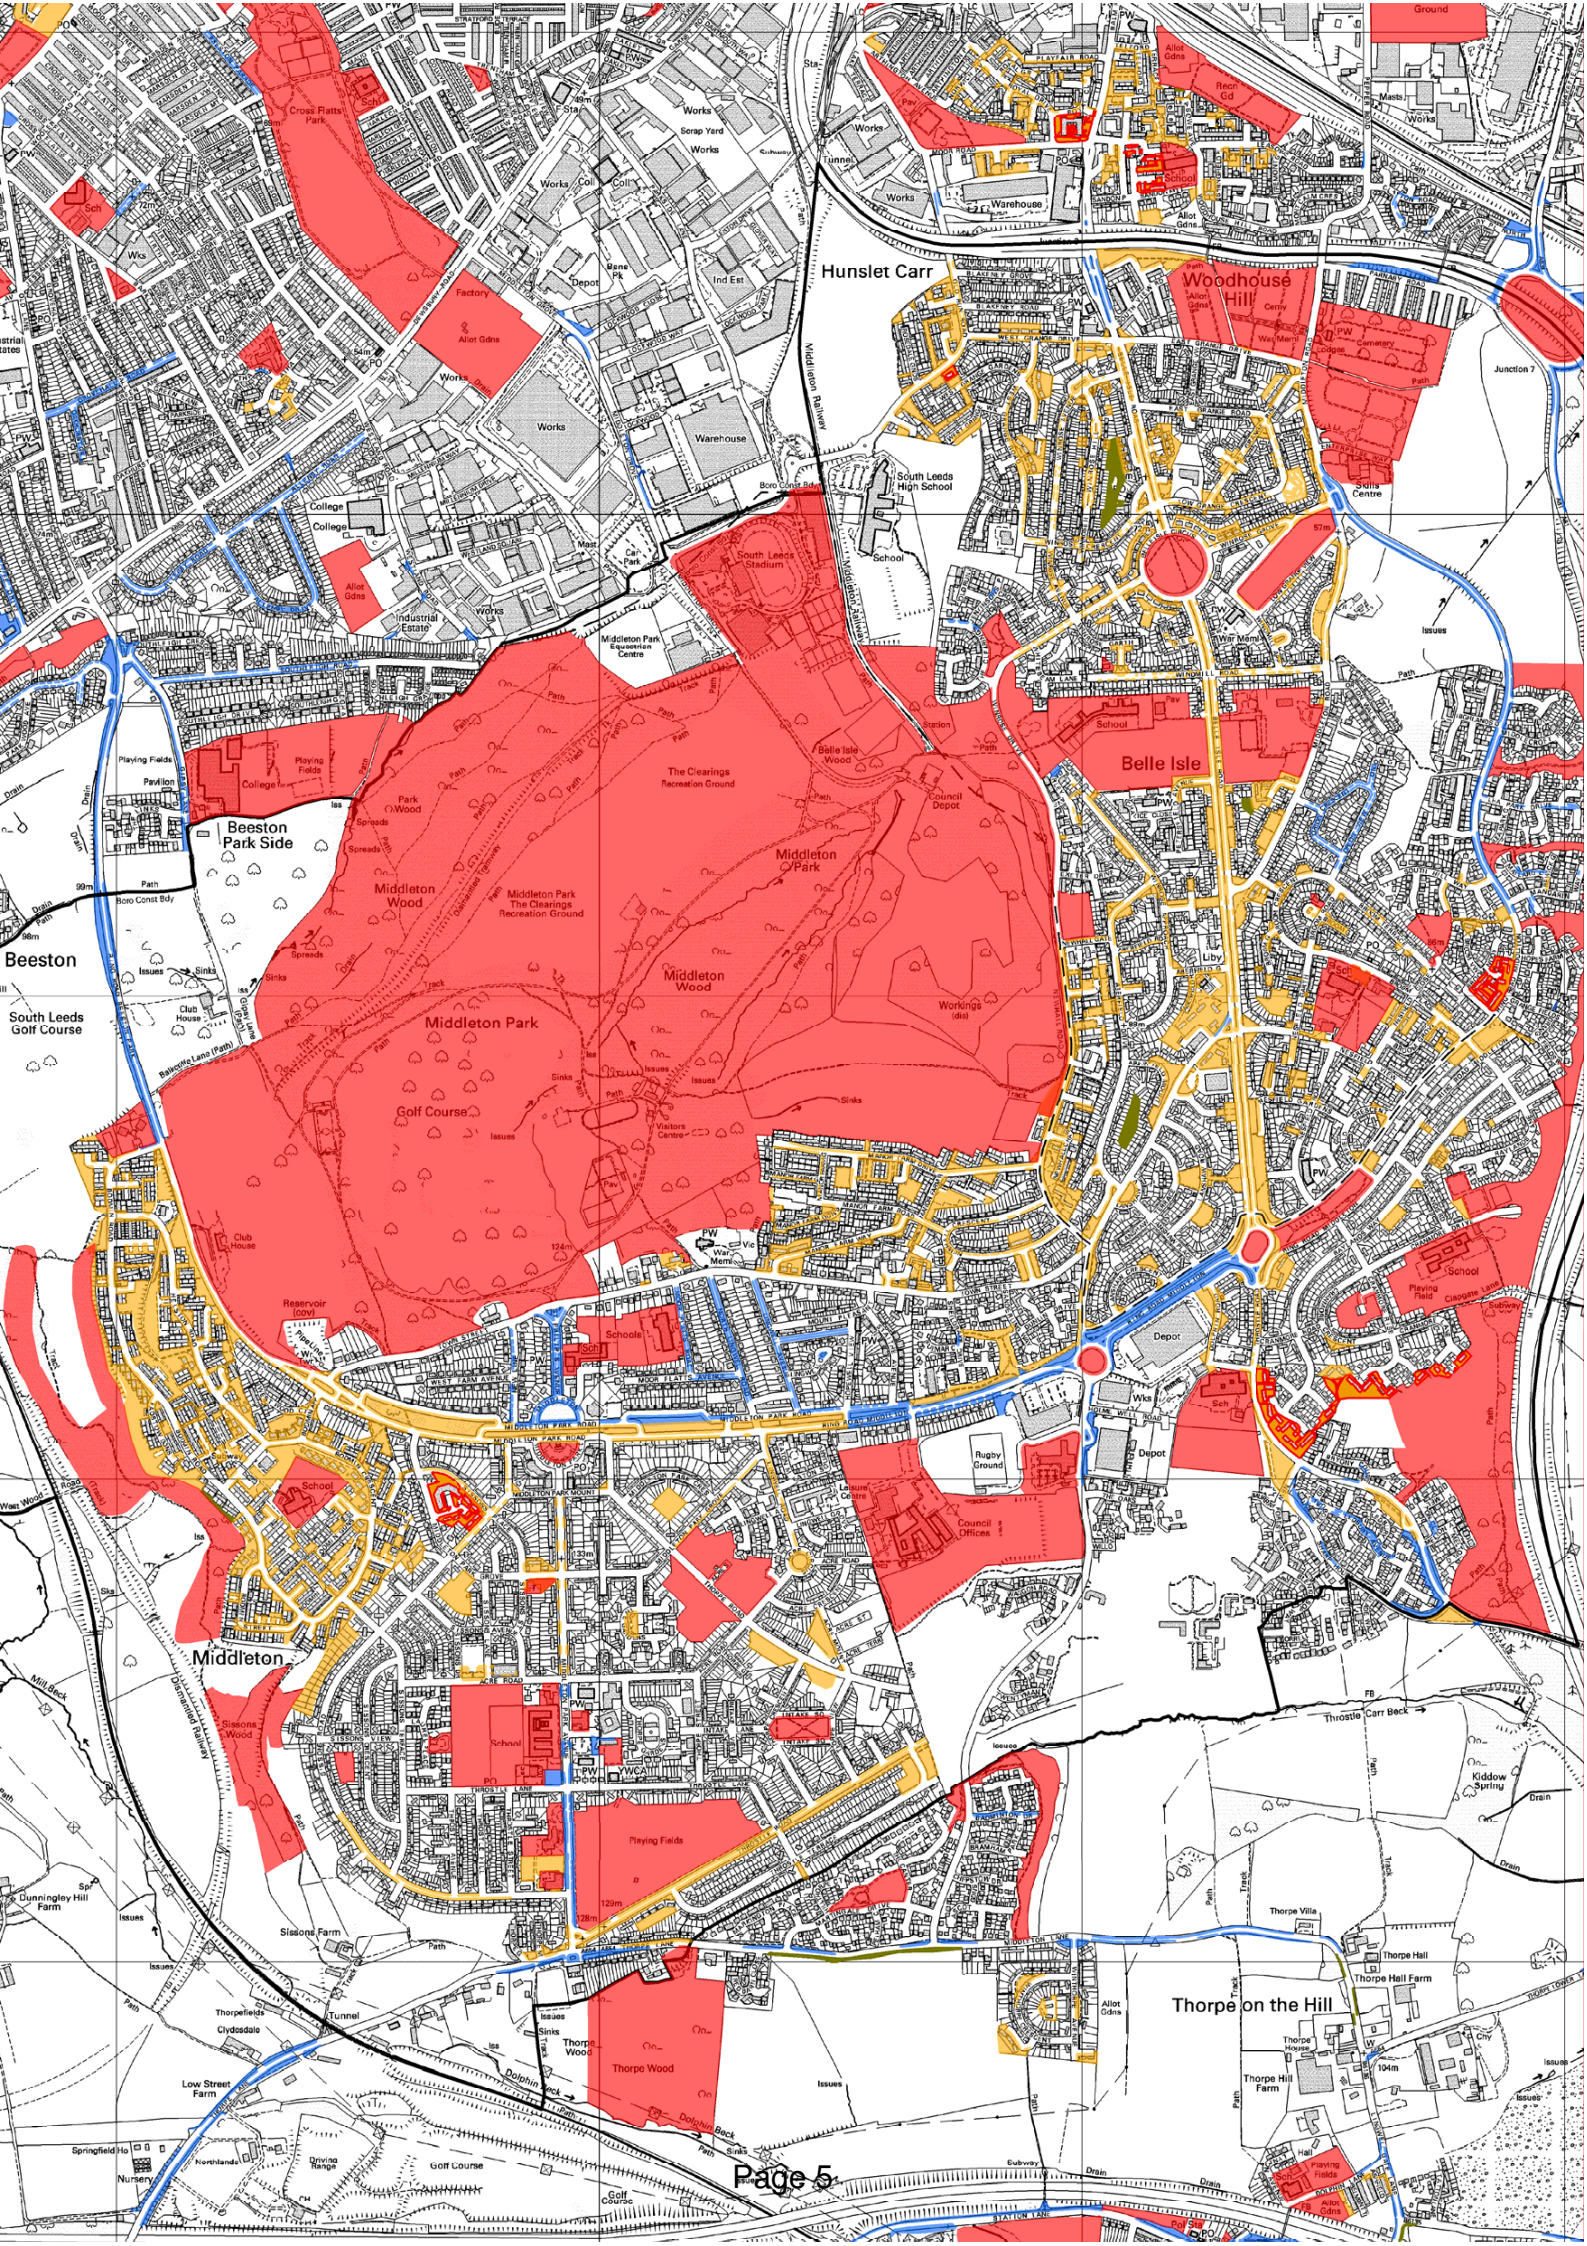

Public Document Pack

Supplementary Information for 11th November 2009 South (Inner) Area Committee

Agenda Item 10 – Streetscene Grounds Maintenance Future Procurement Strategy –
Procurement Strategy Update Report

Maps of Beeston, Hunslet and Middleton areas of south Leeds.

This page is intentionally left blank

This page is intentionally left blank

LEEDS

This page is intentionally left blank

Hunslet Carr

Woodhouse Hill