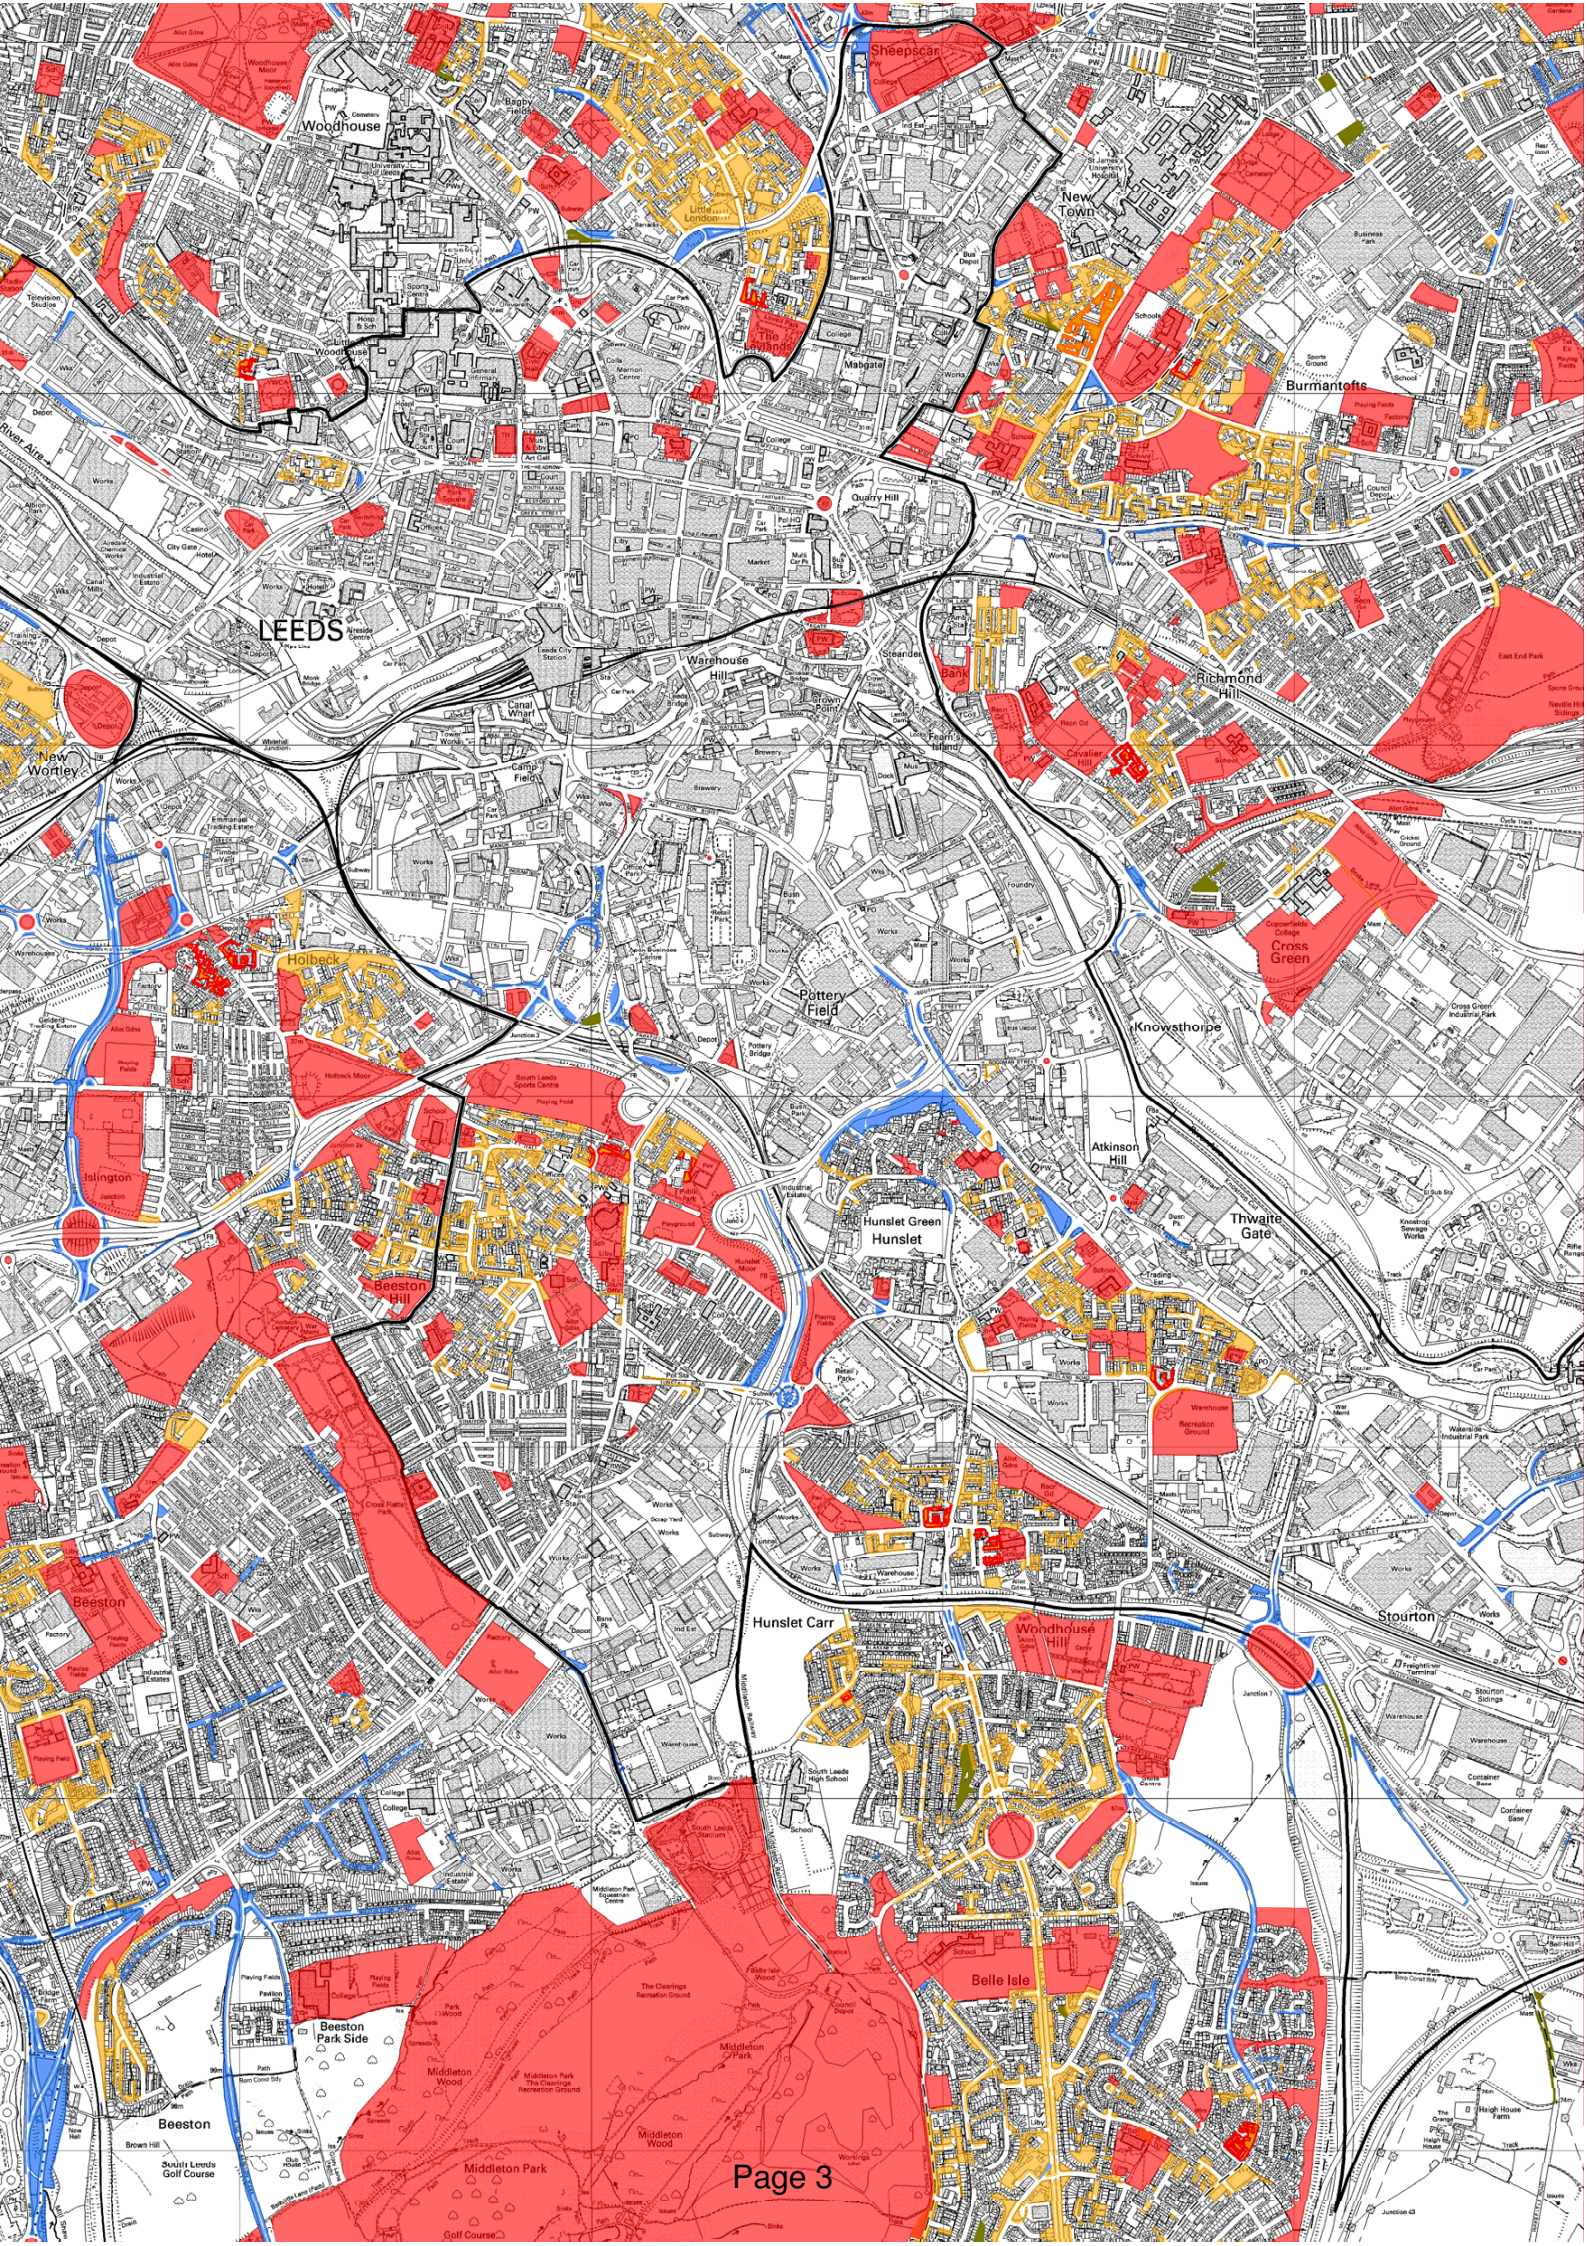

Public Document Pack

Supplementary Information for 11th November 2009 South (Inner) Area Committee

Agenda Item 10 – Streetscene Grounds Maintenance Future Procurement Strategy –
Procurement Strategy Update Report

Maps of Beeston, Hunslet and Middleton areas of south Leeds.

This page is intentionally left blank

This page is intentionally left blank

LEEDS

This page is intentionally left blank

Hunslet Carr

Woodhouse Hill

Beeston

South Leeds Golf Course

Beeston Park Side

Middleton

Thorpe on the Hill

This page is intentionally left blank