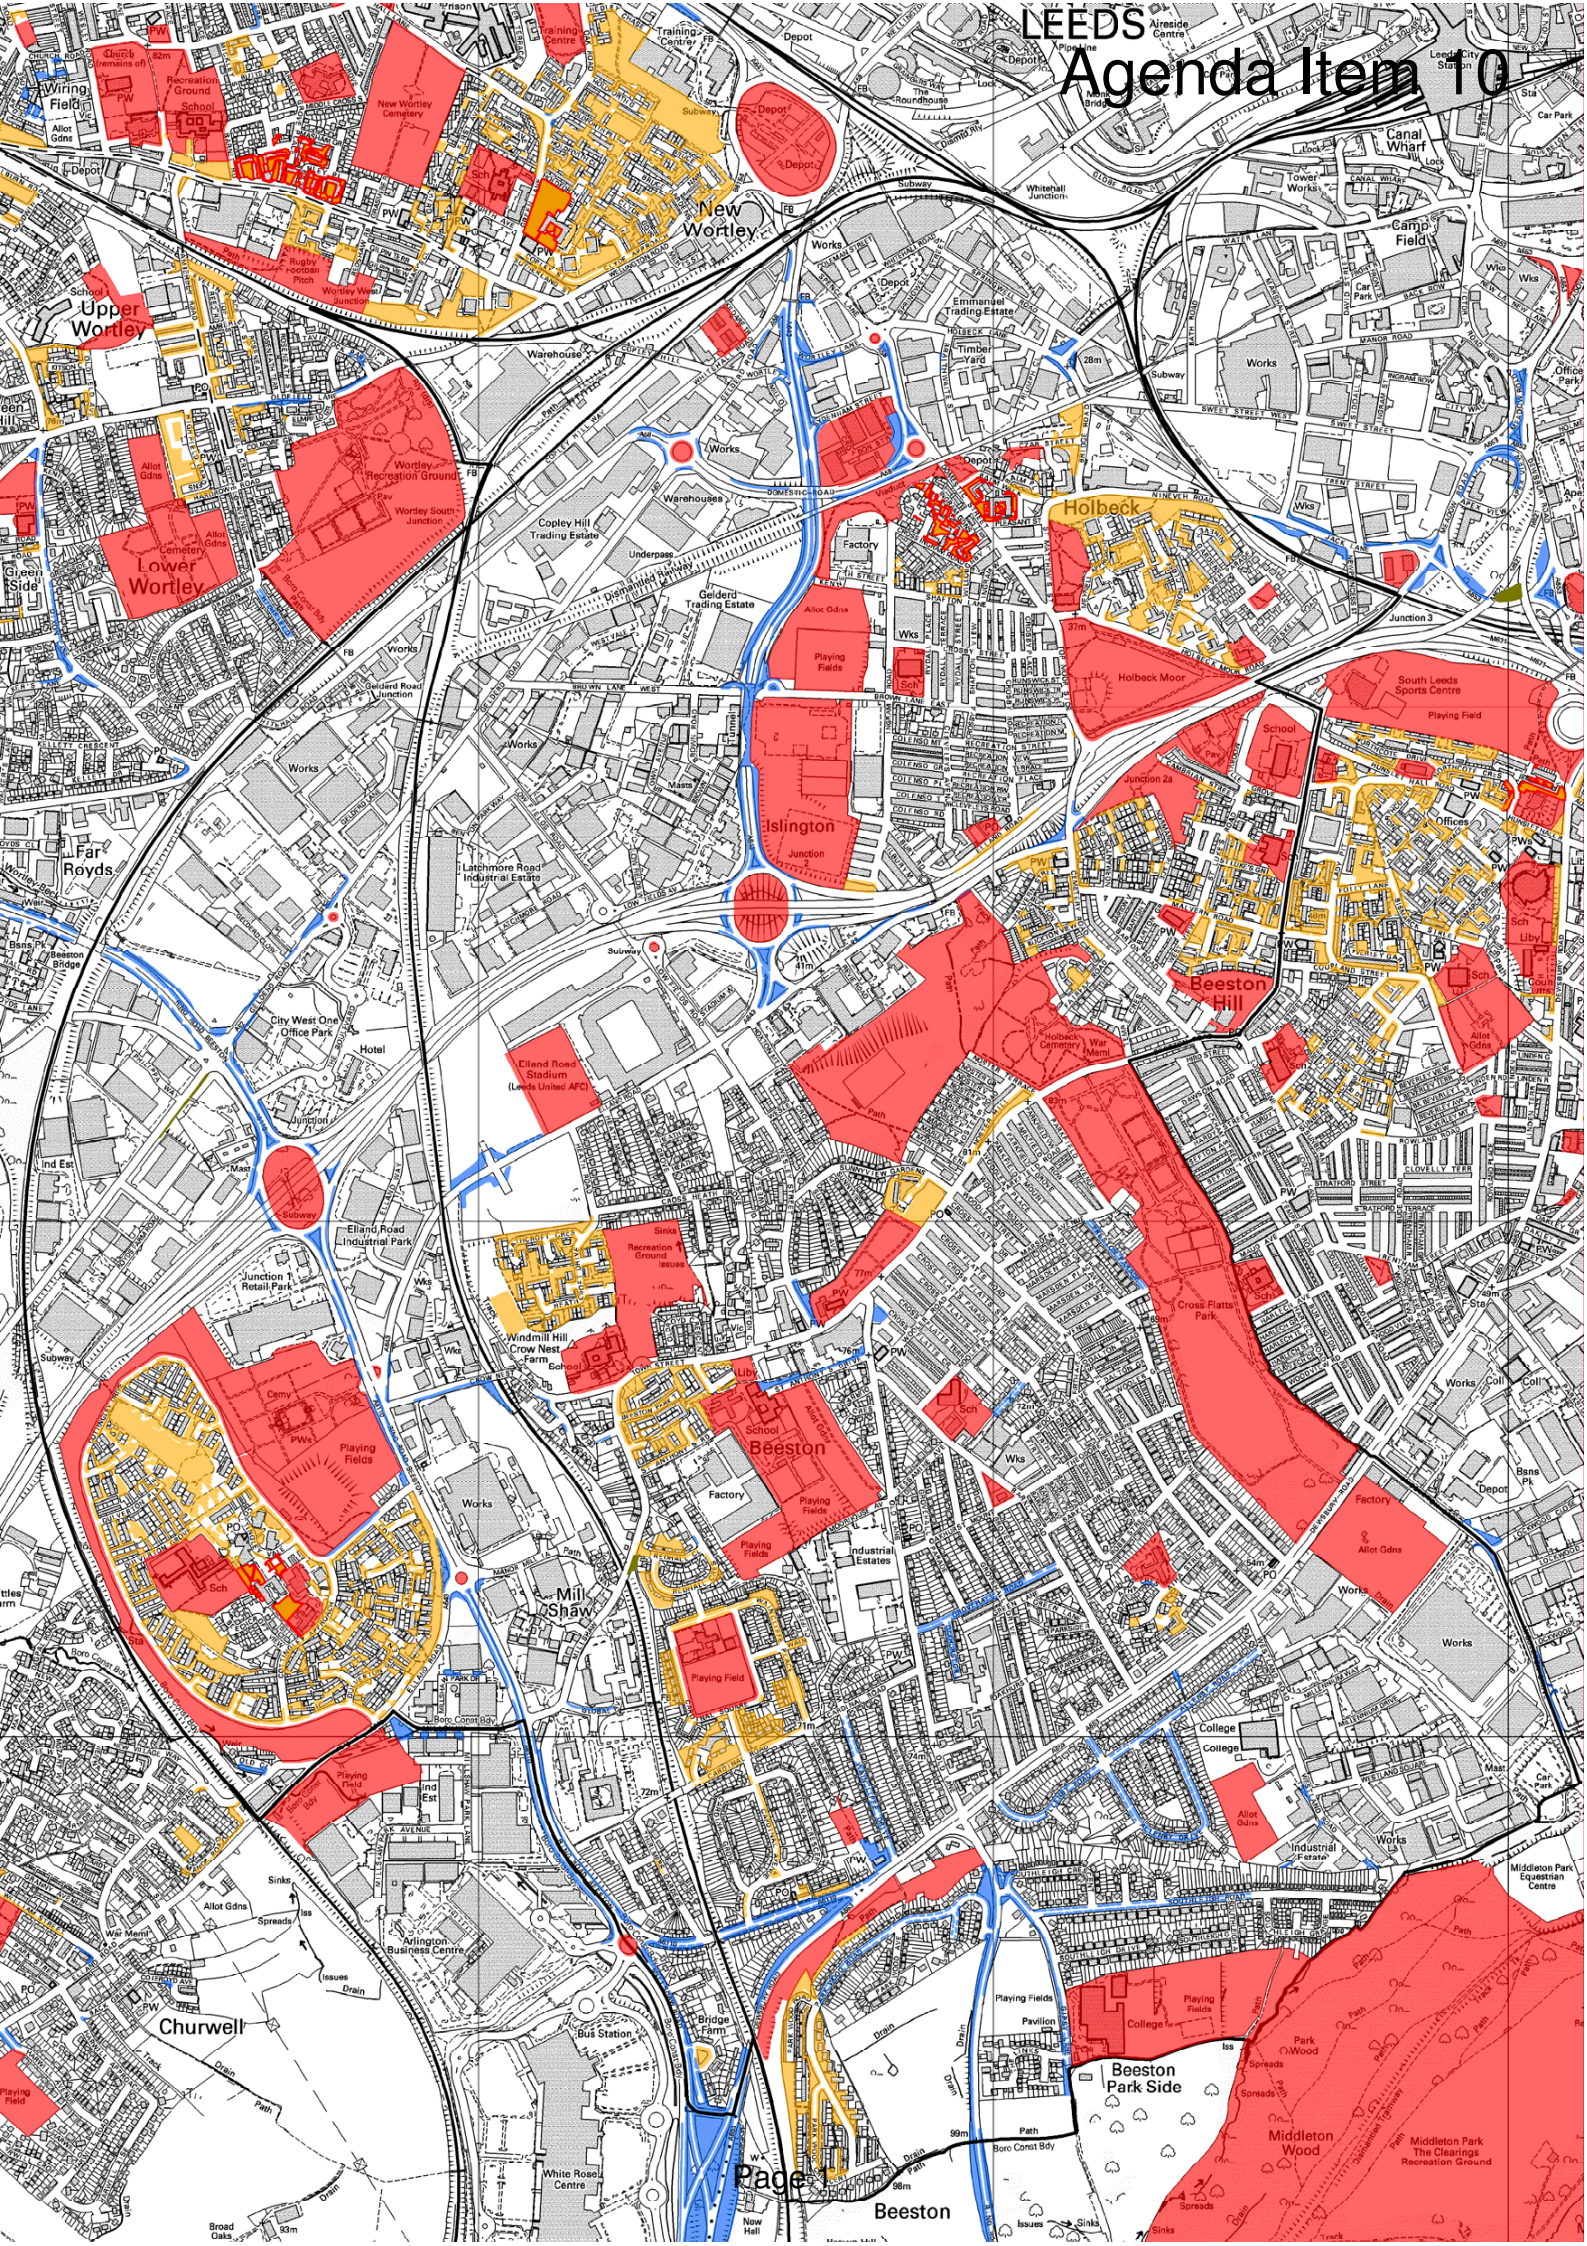

Public Document Pack

Supplementary Information for 11th November 2009 South (Inner) Area Committee

Agenda Item 10 – Streetscene Grounds Maintenance Future Procurement Strategy –
Procurement Strategy Update Report

Maps of Beeston, Hunslet and Middleton areas of south Leeds.

This page is intentionally left blank

This page is intentionally left blank

LEEDS

This page is intentionally left blank

Hunslet Carr

Woodhouse Hill

Beeston

South Leeds Golf Course

Beeston Park Side

Middleton

Thorpe on the Hill

This page is intentionally left blank